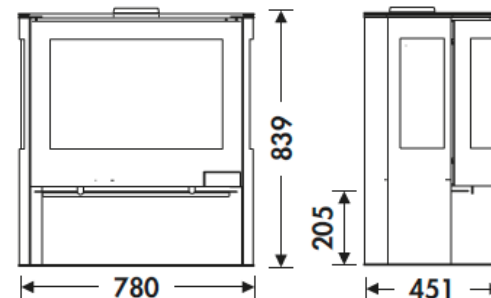

Art. 15a B-VG

B1mSchV2

flamme
VERTE

Le label
du chauffage
au bois

7 ★

SKY